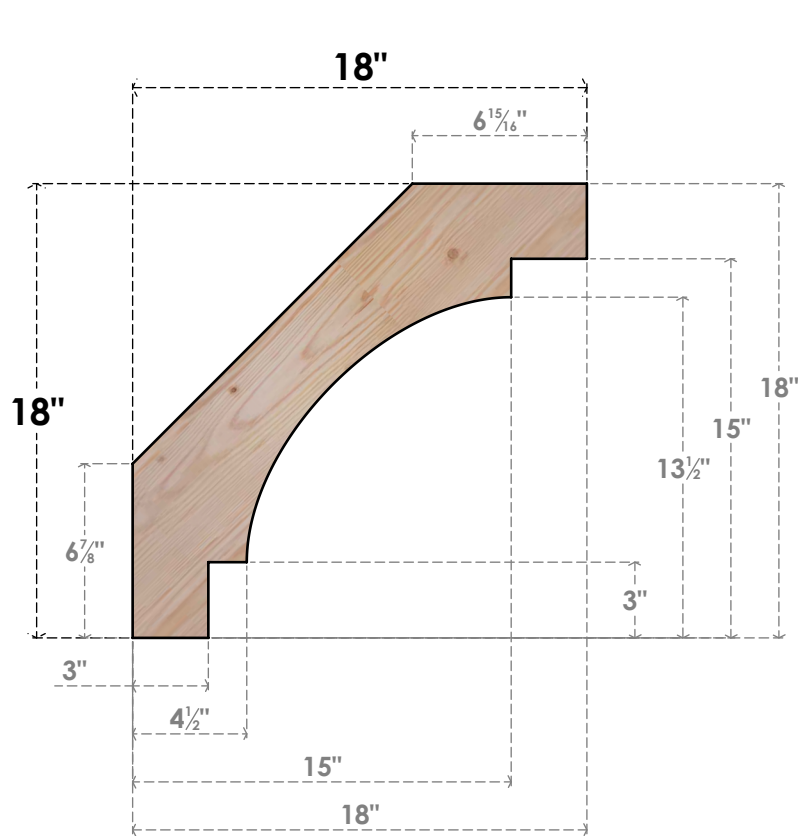

BRC04X18X18MRC00SDF

3 1/2"W X 18"D X 18"H MERCED SMOOTH BRACE, DOUGLAS FIR

SIDE

FRONT

EKENA MILLWORK
 2300 WEST MAIN ST.
 CLARKSVILLE, TX 75426
 TOLL FREE: 866-607-0453
 WWW.EKENAMILLWORK.COM

NOTES

1. INSTALLATION TO BE COMPLETED IN ACCORDANCE WITH MANUFACTURER'S SPECIFICATIONS.
2. DRAWING MAY NOT BE TO SCALE
3. THIS DRAWING IS INTENDED FOR DESIGN AND PLANNING PURPOSES ONLY.
4. ALL INFORMATION CONTAINED HEREIN WAS CURRENT AT THE TIME OF DEVELOPMENT BUT MUST BE REVIEWED AND APPROVED BY THE PRODUCT MANUFACTURER TO BE CONSIDERED ACCURATE.
5. PRODUCTS ARE NOT KILN DRIED. THIS ITEM IS UNIQUE AND WILL CONTAIN THE NATURAL VARIATIONS THAT THE WOOD SPECIES OFFERS. THIS MAY RESULT IN VARIATIONS UP TO 1/4"